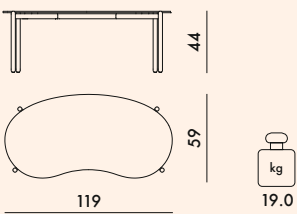

4167

FRAME

Painted steel