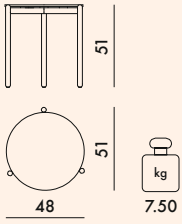

UNDIQUE 2021

Design Patricia Urquiola

4165