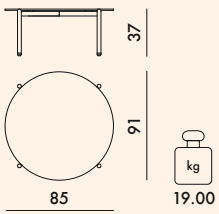

UNDIQUE 2021

Design Patricia Urquiola

4165

4166

4167

FRAME

Painted steel

TOP

Stoneware

4165	1	10.0	0.175	55X55X58
4166	1	23.0	0.370	95X95X41
4167	1	23.0	0.436	130X70X48

	level achieved	
	4166	4167
EN 15372:2016		
Par. 5.1.5.2	Compliant	Compliant
EN 1730:2012		
6.2	(maximum level) L3	L3
6.3	(maximum level) L3	L3
6.4.2	(maximum level) L3	L3
6.6	(maximum level) L3	L3
6.9	(maximum level) L3	L3
7.2	Compliant	Compliant