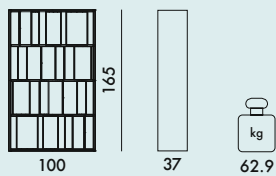

8012

FRAME

Veneered lacquered chipboard

DIVIDERS

Transparent or batch-dyed PMMA

TRANSPARENT

04
White
Crystal

EN 14749:2005

	level reached
6.1	Compliant
6.6	Compliant
UNI 8606:1984	(maximum level) 5

8012

2 sides	20.2	0.062	177X7X50
5 shelves	28.0	0.068	109X50X13
8 dividers	10.72	0.030	46X43X13
8 dividers	10.72	0.030	46X43X13