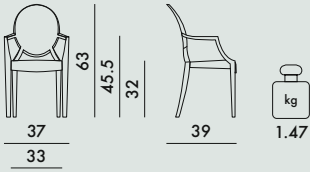

LOU LOU GHOST 2008

Design Philippe Starck

MATERIAL

Transparent or batch-dyed polycarbonate

2852

E6
Glossy
black

2853

1 item packaging

B4
Crystal

Y2
Pink

Y5
Light blue

2854

EE

EE
Customised

It can be customised at the specific request of the customer for a minimum order of 12 pieces.