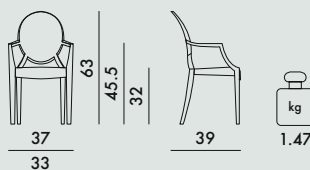

LOU LOU GHOST CUSTOM/SPECIAL EDITION 2016

Design Philippe Starck

MATERIAL

Transparent or mass-dyed polycarbonate