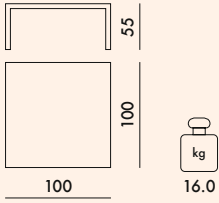

INVISIBLE TABLE KIDS 2012

Design Tokujin Yoshioka

5072

MATERIAL

Transparent PMMA

TRANSPARENT

AA
Transparent
Drawing

5072

1

22.6

0.728

112X58X112

EN 15372:2008	Level attained
5.1	Compliant
5.2.2	Compliant
5.2.3	Compliant
EN 1730:2000	Level attained
6.2	1
6.3	1
6.6	1
6.7	Compliant