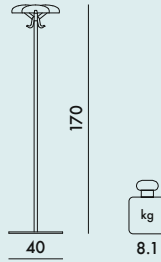

ALTA TENSIONE 1996

Design Enzo Mari

8160

BASE AND UPRIGHT

Steel

HOOK AND SUPPORTS

Aluminium

CAPS

Batch-dyed scratch-resistant PMMA

OPAINE

1T

Ice

2T

Cobalt

3T

Citron
yellow

4T

Orange

8160

1 base
1 upright

8.3
1.7

0.069
0.003

45X34X45
4X165X4