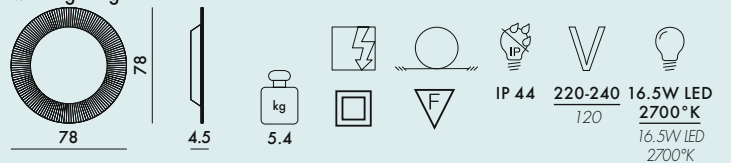

METALLIC

**9953/9954**  
with lighting

**FRAME**

Transparent or batch-dyed PMMA with lighting

TRANSPARENT

<b>9950/9951</b>	1	5.87	0.081	87X85X11
<b>9953/9954</b>	1	6.37	0.081	87X85X11